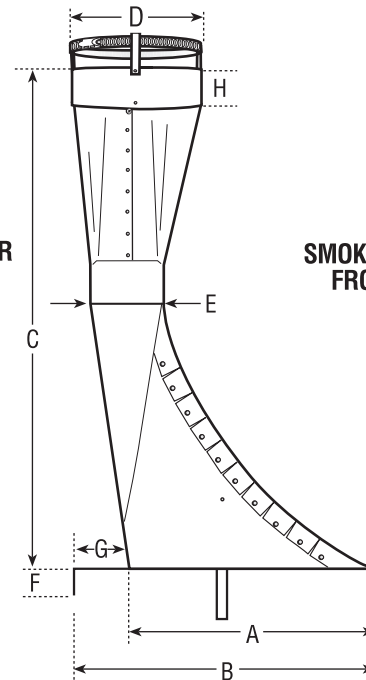

SMOKE CHAMBER FRONT VIEW

SMOKE CHAMBER SIDE VIEW