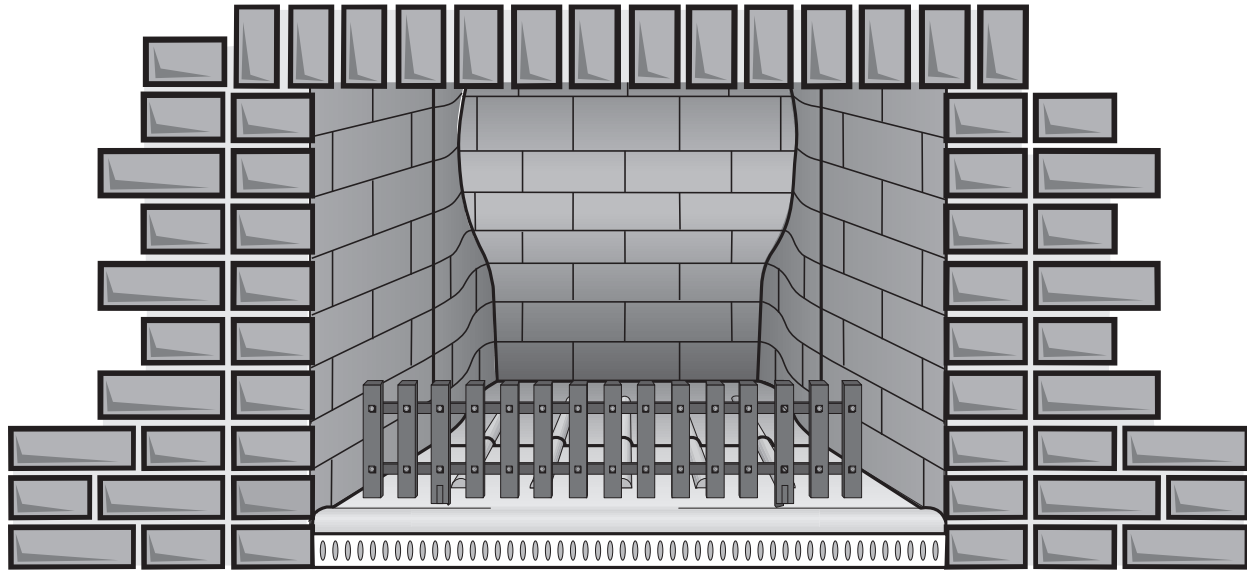

AHRENS[®]

AHREN-FIRE™ FIREPLACE SYSTEM SPECIFICATIONS

UNIT HEIGHT & WIDTH		
Model	A	B
A-20	26"	20"
A-20 Tall	31"	20"
A-24	29"	24"
A-24 Tall	34"	24"
A-28	29"	28"
A-28 Tall	34"	28"
A-32	29"	32"
A-32 Tall	34"	32"

AHREN-FIRE UNIT WIDTH (Not Including Side Flares)

Model	A	B	C	D	E
A-20	9"	11"	18 3/4"	20"	21 3/4"
A-20 Tall	9"	11"	18 3/4"	20"	21 3/4"
A-24	9"	11"	22 3/4"	24"	25 3/4"
A-24 Tall	9"	11"	22 3/4"	24"	25 3/4"
A-28	9"	11"	26 3/4"	28"	29 3/4"
A-28 Tall	9"	11"	26 3/4"	28"	29 3/4"
A-32	9"	11"	30 3/4"	32"	33 3/4"
A-32 Tall	9"	11"	30 3/4"	32"	33 3/4"