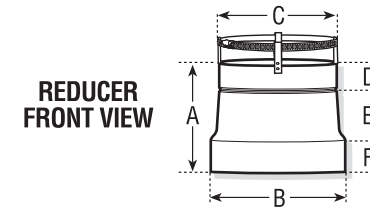

AHREN-FIRE STAINLESS STEEL SMOKE CHAMBER & REDUCER

AHREN-FIRE SMOKE CHAMBER-SIDE VIEW

Model*	A	B	C	D	E	F	G	H
A-20	13"	16"	25"	7 3/8"	4"	1 1/2"	3"	2"
A-24	13"	16"	26"	8 3/8"	4"	1 1/2"	3"	2"
A-28	13"	16"	27"	9 3/8"	4"	1 1/2"	3"	2"
A-32	13"	16"	28"	10 3/8"	4"	1 1/2"	3"	2"

*Regular & Tall Model measurements are the same.

SMOKE CHAMBER-FRONT VIEW

Model*	I	J	K	L
A-20	14"	11"	24 1/2"	17"
A-24	14"	12"	28 1/2"	21"
A-28	14"	13"	32 1/2"	25"
A-32	14"	14"	36 1/2"	29"

*Regular & Tall Model measurements are the same.

AHREN-FIRE SMOKE CHAMBER REDUCER

Model*	Reduction	A	B	C	D	E	F
A-20	7" to 6"	6"	7 3/8"	6 3/8"	15/8"	25/8"	13/4"
A-24	8" to 7"	6"	8 3/8"	7 3/8"	15/8"	25/8"	13/4"
A-28	9" to 8"	6"	9 3/8"	8 3/8"	15/8"	25/8"	13/4"
A-32	10" to 9"	6"	10 3/8"	9 3/8"	15/8"	25/8"	13/4"

*Regular & Tall Model measurements are the same.

REDUCER FRONT VIEW