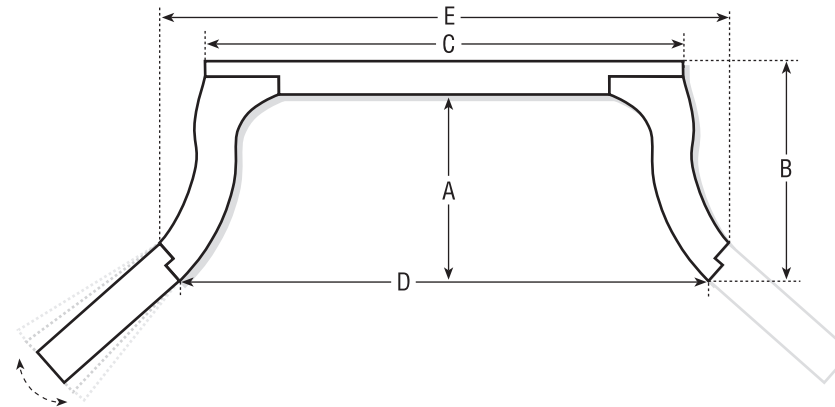

AHRENS[®]

AHREN-FIRE™ FIREPLACE SYSTEM SPECIFICATIONS

UNIT HEIGHT & WIDTH		
Model	A	B
A-20	26"	20"
A-20 Tall	31"	20"
A-24	29"	24"
A-24 Tall	34"	24"
A-28	29"	28"
A-28 Tall	34"	28"
A-32	29"	32"
A-32 Tall	34"	32"

AHREN-FIRE UNIT WIDTH (Not Including Side Flares)

Model	A	B	C	D	E
A-20	9"	11"	18 3/4"	20"	21 3/4"
A-20 Tall	9"	11"	18 3/4"	20"	21 3/4"
A-24	9"	11"	22 3/4"	24"	25 3/4"
A-24 Tall	9"	11"	22 3/4"	24"	25 3/4"
A-28	9"	11"	26 3/4"	28"	29 3/4"
A-28 Tall	9"	11"	26 3/4"	28"	29 3/4"
A-32	9"	11"	30 3/4"	32"	33 3/4"
A-32 Tall	9"	11"	30 3/4"	32"	33 3/4"

AHREN-FIRE™ FIREPLACE SYSTEM—INDIVIDUAL PART SPECS

AHREN-FIRE BACK WALL								
Model	A	B	C	D	E	F	G	H
A-20	26"	18 3/4"	10 1/4"	14 1/4"	6 1/4"	7/8"	1 1/8"	2"
A-20 Tall	31"	18 3/4"	10 1/4"	14 1/4"	6 1/4"	7/8"	1 1/8"	2"
A-24	29"	22 3/4"	14 1/4"	18 1/4"	6 1/4"	7/8"	1 1/8"	2"
A-24 Tall	34"	22 3/4"	14 1/4"	18 1/4"	6 1/4"	7/8"	1 1/8"	2"
A-28	29"	26 3/4"	18 1/4"	22 1/4"	6 1/4"	7/8"	1 1/8"	2"
A-28 Tall	34"	26 3/4"	18 1/4"	22 1/4"	6 1/4"	7/8"	1 1/8"	2"
A-32	29"	30 3/4"	22 1/4"	26 1/4"	6 1/4"	7/8"	1 1/8"	2"
A-32 Tall	34"	30 3/4"	22 1/4"	26 1/4"	6 1/4"	7/8"	1 1/8"	2"

AHREN-FIRE CORNER										
Model	A	B	C	D	E	F	G	H	I	J
A-20	26"	7/8"	97/8"	1"	1"	1/2"	43/4"	2"	33/4"	53/4"
A-20 Tall	31"	7/8"	97/8"	1"	1"	1/2"	43/4"	2"	33/4"	53/4"
A-24	29"	7/8"	97/8"	1"	1"	1/2"	43/4"	2"	33/4"	53/4"
A-24 Tall	34"	7/8"	97/8"	1"	1"	1/2"	43/4"	2"	33/4"	53/4"
A-28	29"	7/8"	97/8"	1"	1"	1/2"	43/4"	2"	33/4"	53/4"
A-28 Tall	34"	7/8"	97/8"	1"	1"	1/2"	43/4"	2"	33/4"	53/4"
A-32	29"	7/8"	97/8"	1"	1"	1/2"	43/4"	2"	33/4"	53/4"
A-32 Tall	34"	7/8"	97/8"	1"	1"	1/2"	43/4"	2"	33/4"	53/4"