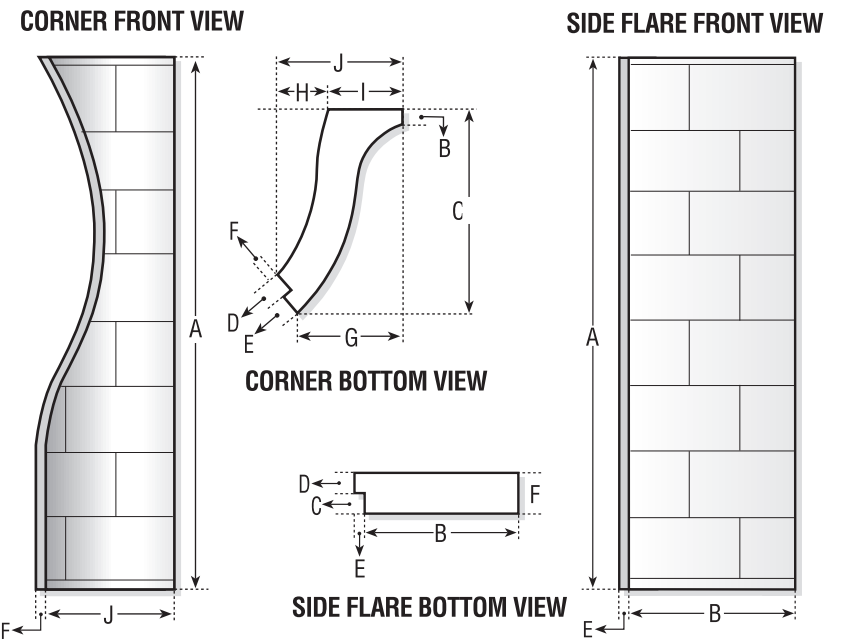

AHREN-FIRE™ FIREPLACE SYSTEM—INDIVIDUAL PART SPECS

AHREN-FIRE BACK WALL								
Model	A	B	C	D	E	F	G	H
A-20	26"	18 3/4"	10 1/4"	14 1/4"	6 1/4"	7/8"	1 1/8"	2"
A-20 Tall	31"	18 3/4"	10 1/4"	14 1/4"	6 1/4"	7/8"	1 1/8"	2"
A-24	29"	22 3/4"	14 1/4"	18 1/4"	6 1/4"	7/8"	1 1/8"	2"
A-24 Tall	34"	22 3/4"	14 1/4"	18 1/4"	6 1/4"	7/8"	1 1/8"	2"
A-28	29"	26 3/4"	18 1/4"	22 1/4"	6 1/4"	7/8"	1 1/8"	2"
A-28 Tall	34"	26 3/4"	18 1/4"	22 1/4"	6 1/4"	7/8"	1 1/8"	2"
A-32	29"	30 3/4"	22 1/4"	26 1/4"	6 1/4"	7/8"	1 1/8"	2"
A-32 Tall	34"	30 3/4"	22 1/4"	26 1/4"	6 1/4"	7/8"	1 1/8"	2"

AHREN-FIRE CORNER										
Model	A	B	C	D	E	F	G	H	I	J
A-20	26"	7/8"	97/8"	1"	1"	1/2"	43/4"	2"	33/4"	53/4"
A-20 Tall	31"	7/8"	97/8"	1"	1"	1/2"	43/4"	2"	33/4"	53/4"
A-24	29"	7/8"	97/8"	1"	1"	1/2"	43/4"	2"	33/4"	53/4"
A-24 Tall	34"	7/8"	97/8"	1"	1"	1/2"	43/4"	2"	33/4"	53/4"
A-28	29"	7/8"	97/8"	1"	1"	1/2"	43/4"	2"	33/4"	53/4"
A-28 Tall	34"	7/8"	97/8"	1"	1"	1/2"	43/4"	2"	33/4"	53/4"
A-32	29"	7/8"	97/8"	1"	1"	1/2"	43/4"	2"	33/4"	53/4"
A-32 Tall	34"	7/8"	97/8"	1"	1"	1/2"	43/4"	2"	33/4"	53/4"

Model	AHREN-FIRE 8" SIDE FLARE						AHREN-FIRE 12" SIDE FLARE					
	A	B	C	D	E	F	A	B	C	D	E	F
A-20	26"	8"	1"	1"	1/2"	2"	26"	12"	1"	1"	1/2"	2"
A-20 Tall	31"	8"	1"	1"	1/2"	2"	31"	12"	1"	1"	1/2"	2"
A-24	29"	8"	1"	1"	1/2"	2"	29"	12"	1"	1"	1/2"	2"
A-24 Tall	34"	8"	1"	1"	1/2"	2"	34"	12"	1"	1"	1/2"	2"
A-28	29"	8"	1"	1"	1/2"	2"	29"	12"	1"	1"	1/2"	2"
A-28 Tall	34"	8"	1"	1"	1/2"	2"	34"	12"	1"	1"	1/2"	2"
A-32	29"	8"	1"	1"	1/2"	2"	29"	12"	1"	1"	1/2"	2"
A-32 Tall	34"	8"	1"	1"	1/2"	2"	34"	12"	1"	1"	1/2"	2"