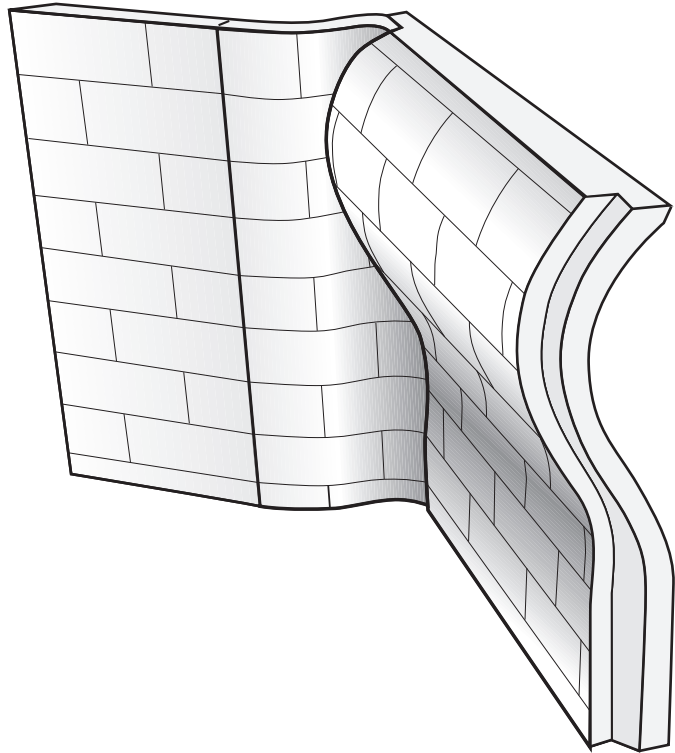

AHRENS[®]

AHREN-FIRE™ FIREPLACE SYSTEM SPECIFICATIONS

UNIT HEIGHT & WIDTH		
Model	A	B
A-20	26"	20"
A-20 Tall	31"	20"
A-24	29"	24"
A-24 Tall	34"	24"
A-28	29"	28"
A-28 Tall	34"	28"
A-32	29"	32"
A-32 Tall	34"	32"

AHREN-FIRE UNIT WIDTH (Not Including Side Flares)

Model	A	B	C	D	E
A-20	9"	11"	18 3/4"	20"	21 3/4"
A-20 Tall	9"	11"	18 3/4"	20"	21 3/4"
A-24	9"	11"	22 3/4"	24"	25 3/4"
A-24 Tall	9"	11"	22 3/4"	24"	25 3/4"
A-28	9"	11"	26 3/4"	28"	29 3/4"
A-28 Tall	9"	11"	26 3/4"	28"	29 3/4"
A-32	9"	11"	30 3/4"	32"	33 3/4"
A-32 Tall	9"	11"	30 3/4"	32"	33 3/4"