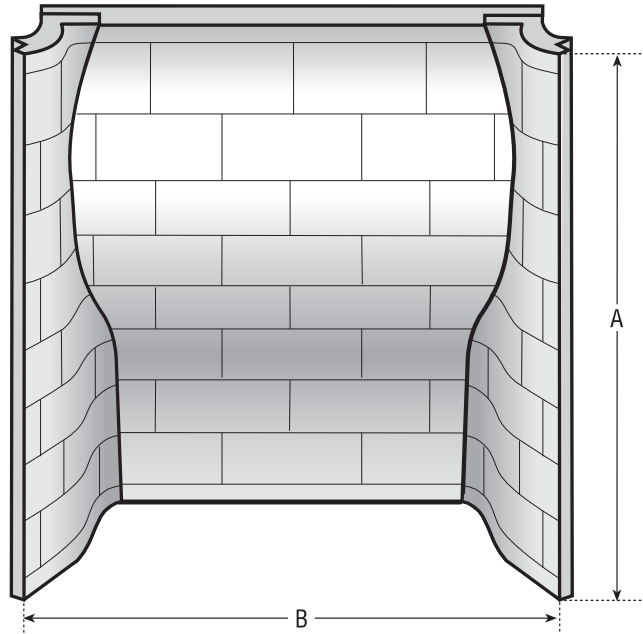

AHRENS[®]

AHREN-FIRE™ FIREPLACE SYSTEM SPECIFICATIONS

UNIT HEIGHT & WIDTH		
Model	A	B
A-20	26"	20"
A-20 Tall	31"	20"
A-24	29"	24"
A-24 Tall	34"	24"
A-28	29"	28"
A-28 Tall	34"	28"
A-32	29"	32"
A-32 Tall	34"	32"

AHREN-FIRE UNIT WIDTH (Not Including Side Flares)

Model	A	B	C	D	E
A-20	9"	11"	18 3/4"	20"	21 3/4"
A-20 Tall	9"	11"	18 3/4"	20"	21 3/4"
A-24	9"	11"	22 3/4"	24"	25 3/4"
A-24 Tall	9"	11"	22 3/4"	24"	25 3/4"
A-28	9"	11"	26 3/4"	28"	29 3/4"
A-28 Tall	9"	11"	26 3/4"	28"	29 3/4"
A-32	9"	11"	30 3/4"	32"	33 3/4"
A-32 Tall	9"	11"	30 3/4"	32"	33 3/4"