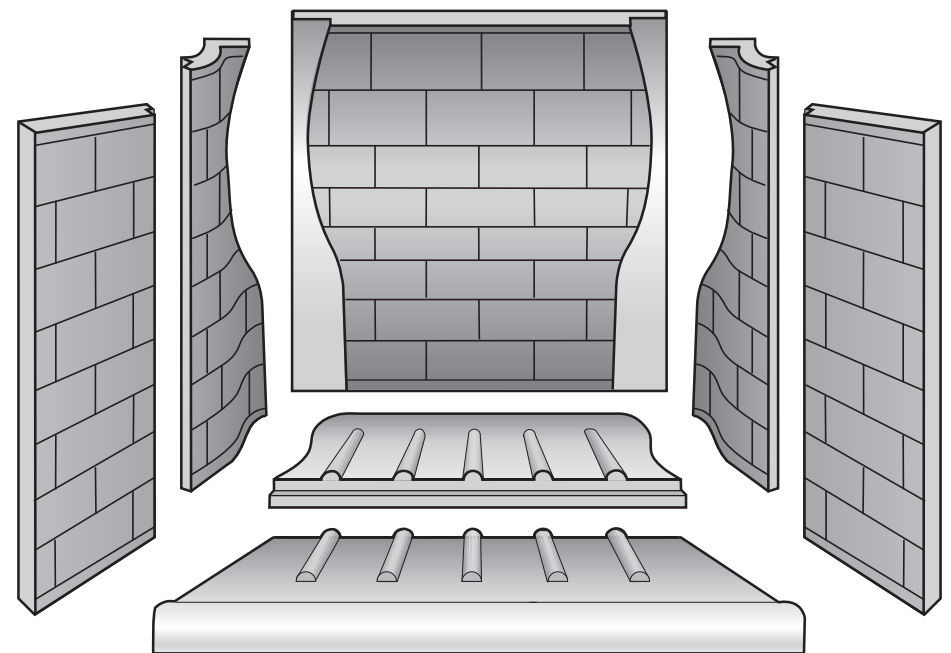

AHRENS[®]

AHREN-FIRE™ FIREPLACE SYSTEM SPECIFICATIONS

UNIT HEIGHT & WIDTH		
Model	A	B
A-20	26"	20"
A-20 Tall	31"	20"
A-24	29"	24"
A-24 Tall	34"	24"
A-28	29"	28"
A-28 Tall	34"	28"
A-32	29"	32"
A-32 Tall	34"	32"

AHREN-FIRE UNIT WIDTH (Not Including Side Flares)

Model	A	B	C	D	E
A-20	9"	11"	18 3/4"	20"	21 3/4"
A-20 Tall	9"	11"	18 3/4"	20"	21 3/4"
A-24	9"	11"	22 3/4"	24"	25 3/4"
A-24 Tall	9"	11"	22 3/4"	24"	25 3/4"
A-28	9"	11"	26 3/4"	28"	29 3/4"
A-28 Tall	9"	11"	26 3/4"	28"	29 3/4"
A-32	9"	11"	30 3/4"	32"	33 3/4"
A-32 Tall	9"	11"	30 3/4"	32"	33 3/4"