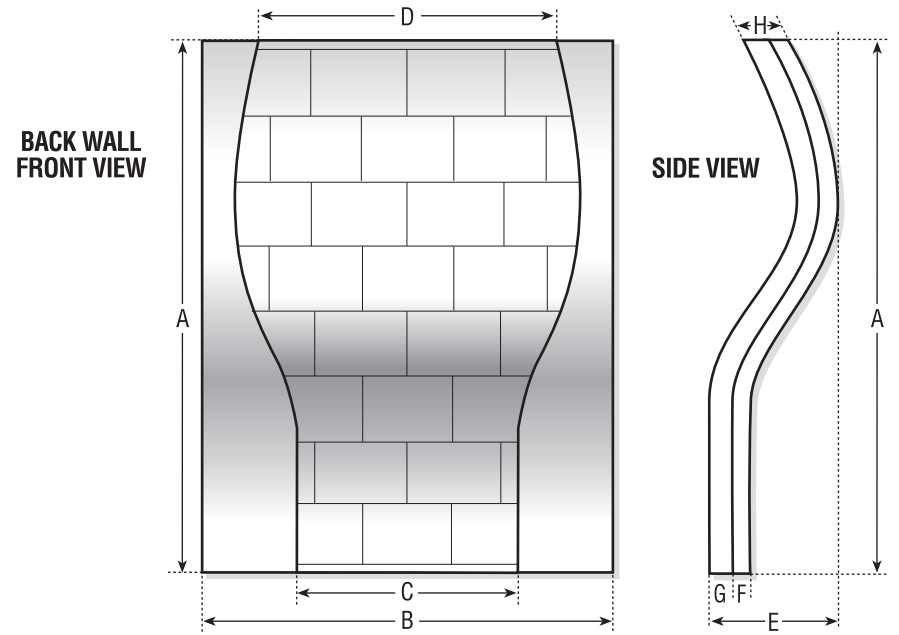

AHREN-FIRE™ FIREPLACE SYSTEM—INDIVIDUAL PART SPECS

AHREN-FIRE BACK WALL								
Model	A	B	C	D	E	F	G	H
A-20	26"	18 3/4"	10 1/4"	14 1/4"	6 1/4"	7/8"	1 1/8"	2"
A-20 Tall	31"	18 3/4"	10 1/4"	14 1/4"	6 1/4"	7/8"	1 1/8"	2"
A-24	29"	22 3/4"	14 1/4"	18 1/4"	6 1/4"	7/8"	1 1/8"	2"
A-24 Tall	34"	22 3/4"	14 1/4"	18 1/4"	6 1/4"	7/8"	1 1/8"	2"
A-28	29"	26 3/4"	18 1/4"	22 1/4"	6 1/4"	7/8"	1 1/8"	2"
A-28 Tall	34"	26 3/4"	18 1/4"	22 1/4"	6 1/4"	7/8"	1 1/8"	2"
A-32	29"	30 3/4"	22 1/4"	26 1/4"	6 1/4"	7/8"	1 1/8"	2"
A-32 Tall	34"	30 3/4"	22 1/4"	26 1/4"	6 1/4"	7/8"	1 1/8"	2"

AHREN-FIRE CORNER										
Model	A	B	C	D	E	F	G	H	I	J
A-20	26"	7/8"	97/8"	1"	1"	1/2"	43/4"	2"	33/4"	53/4"
A-20 Tall	31"	7/8"	97/8"	1"	1"	1/2"	43/4"	2"	33/4"	53/4"
A-24	29"	7/8"	97/8"	1"	1"	1/2"	43/4"	2"	33/4"	53/4"
A-24 Tall	34"	7/8"	97/8"	1"	1"	1/2"	43/4"	2"	33/4"	53/4"
A-28	29"	7/8"	97/8"	1"	1"	1/2"	43/4"	2"	33/4"	53/4"
A-28 Tall	34"	7/8"	97/8"	1"	1"	1/2"	43/4"	2"	33/4"	53/4"
A-32	29"	7/8"	97/8"	1"	1"	1/2"	43/4"	2"	33/4"	53/4"
A-32 Tall	34"	7/8"	97/8"	1"	1"	1/2"	43/4"	2"	33/4"	53/4"

Model	AHREN-FIRE 8" SIDE FLARE						AHREN-FIRE 12" SIDE FLARE					
	A	B	C	D	E	F	A	B	C	D	E	F
A-20	26"	8"	1"	1"	1/2"	2"	26"	12"	1"	1"	1/2"	2"
A-20 Tall	31"	8"	1"	1"	1/2"	2"	31"	12"	1"	1"	1/2"	2"
A-24	29"	8"	1"	1"	1/2"	2"	29"	12"	1"	1"	1/2"	2"
A-24 Tall	34"	8"	1"	1"	1/2"	2"	34"	12"	1"	1"	1/2"	2"
A-28	29"	8"	1"	1"	1/2"	2"	29"	12"	1"	1"	1/2"	2"
A-28 Tall	34"	8"	1"	1"	1/2"	2"	34"	12"	1"	1"	1/2"	2"
A-32	29"	8"	1"	1"	1/2"	2"	29"	12"	1"	1"	1/2"	2"
A-32 Tall	34"	8"	1"	1"	1/2"	2"	34"	12"	1"	1"	1/2"	2"